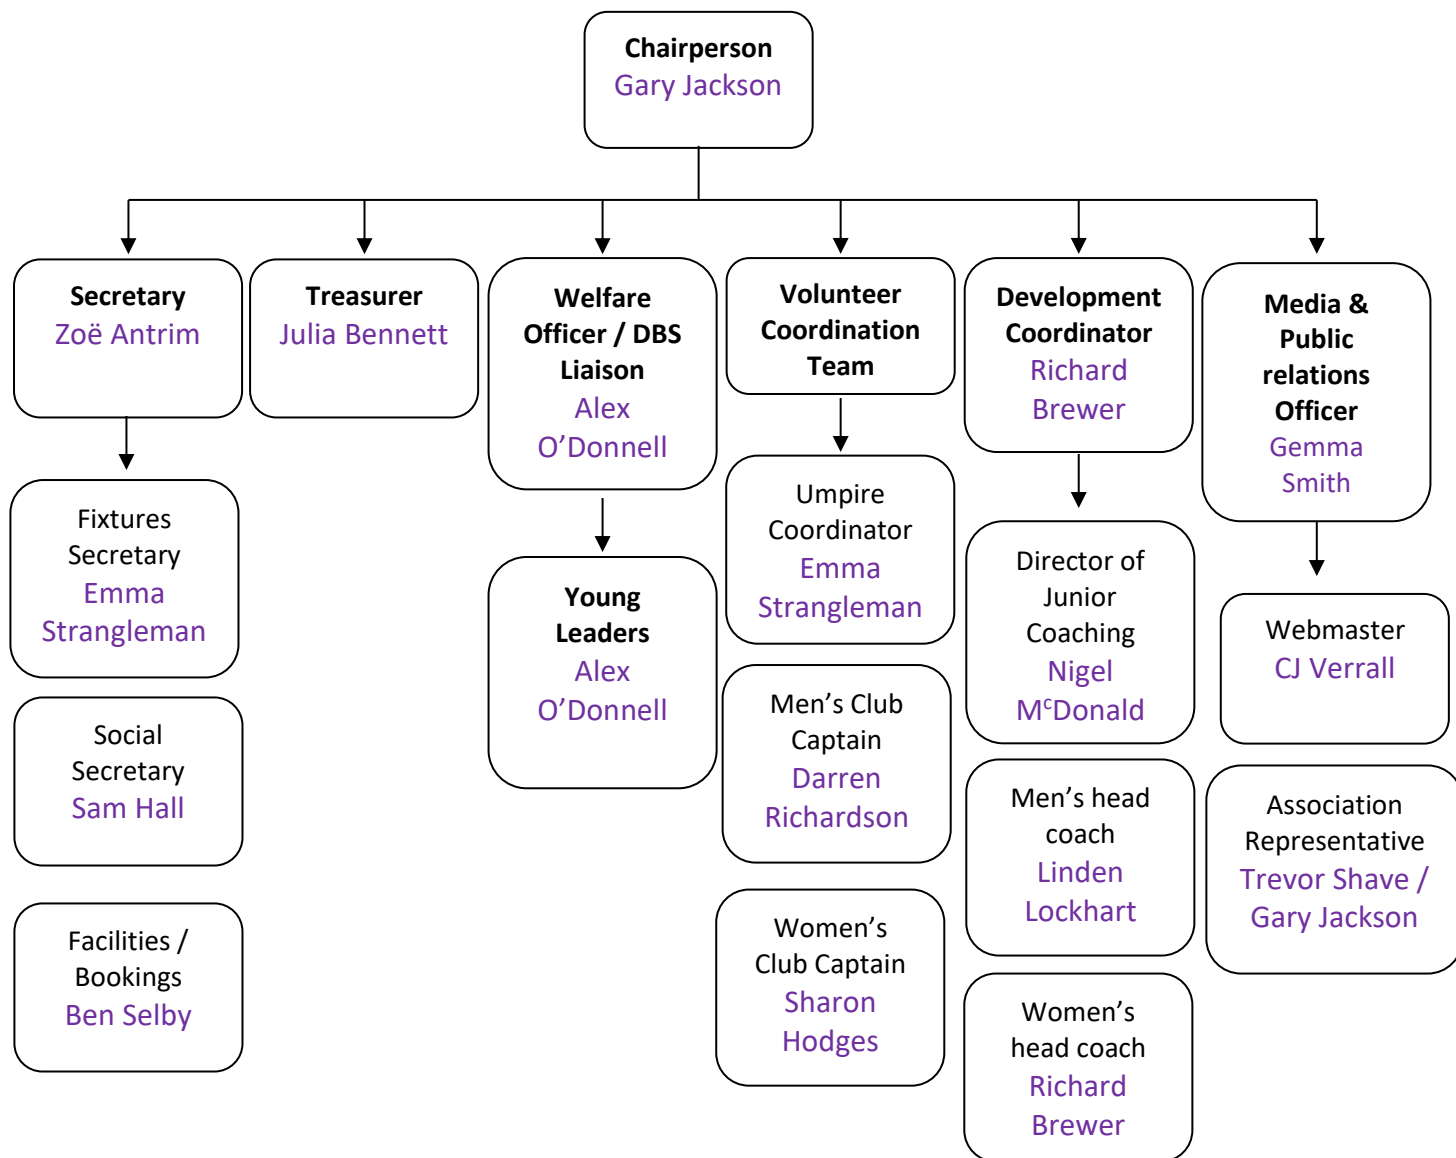

Role Descriptions for Club Volunteers
Gillingham Anchorians Hockey Club
2017-18

**ENGLAND
HOCKEY**

CLUBSFIRST

Clubs Structure and Reporting Pathway

Honorary President: P.G.Morris

Honorary Vice Presidents:

R.Abel, R.Ashdown, K.Austin, J.Banks, J.Bloor, S.Cook, L. Cornish, M.Dean, Mrs S.Goodger, Mrs D.Gray, J.Hicks, K.Hopkins, D.Howard, Mrs J.Kennard, P.Lawrence, K.MacKenney, Miss L.McIntosh, J.Shaw, P.Smyth, Trevor Shave, Dave Selby, Ian Jackson.