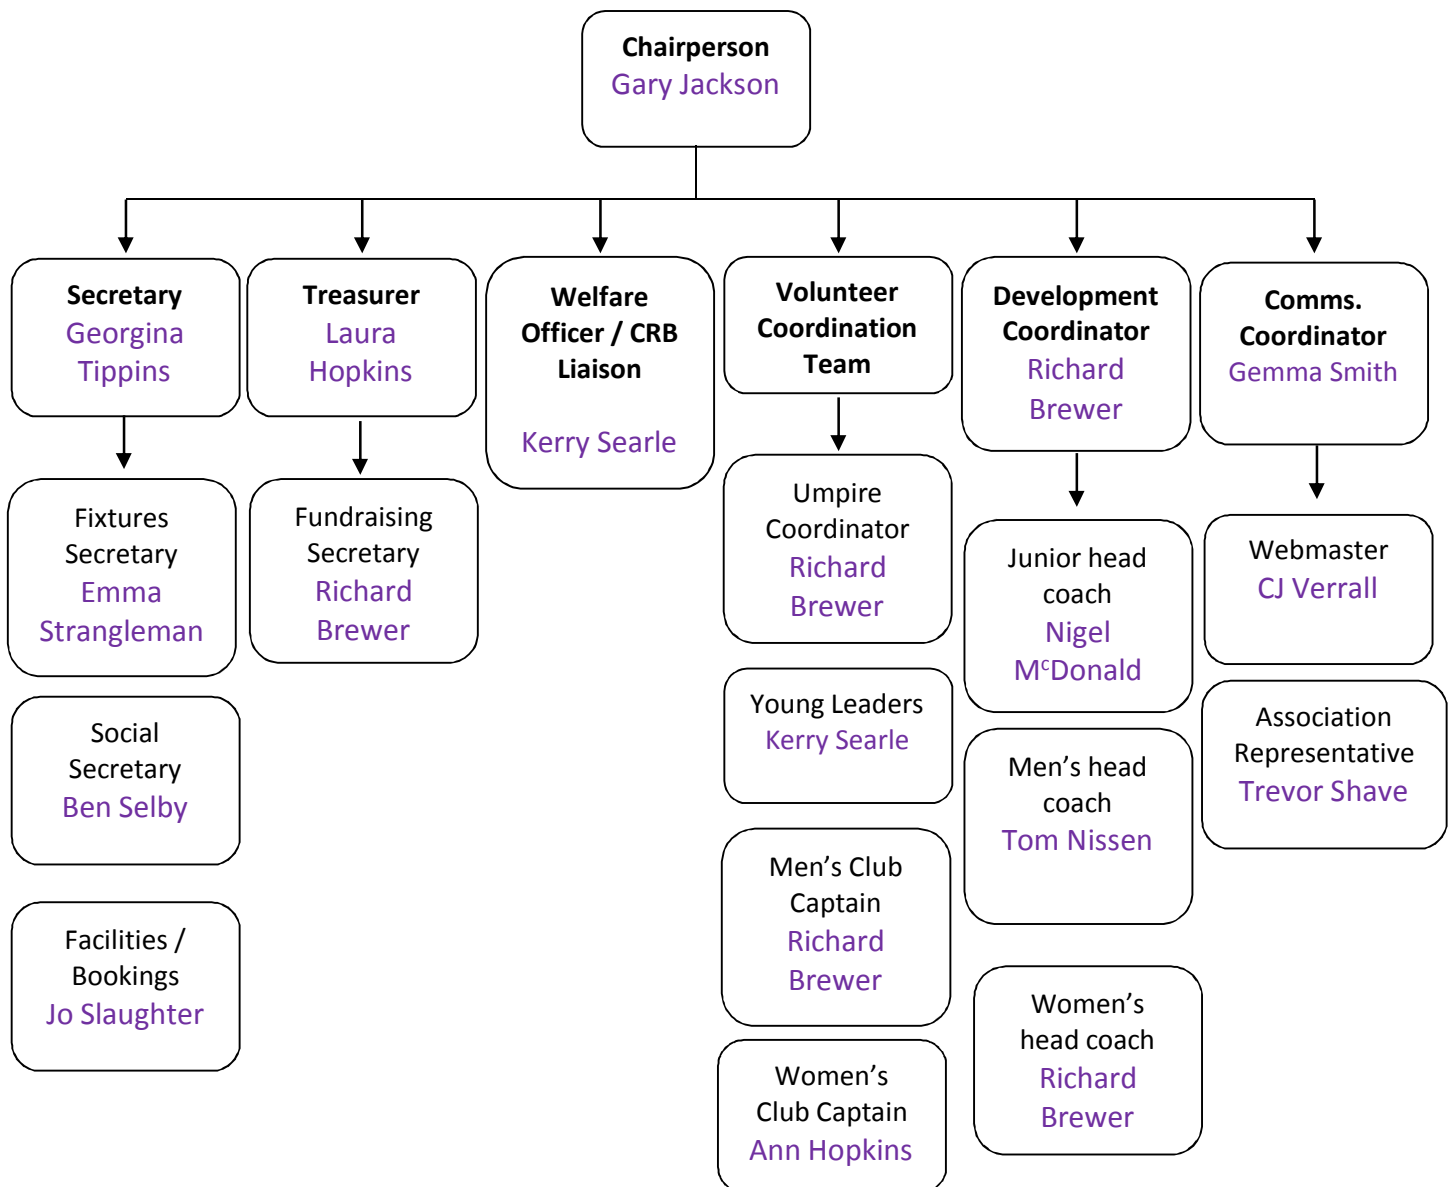

Role Descriptions for Club Volunteers

Gillingham Anchorians Hockey Club

2014-15

ENGLAND
HOCKEY

Clubs Structure and Reporting Pathway

Honorary President: P.G.Morris

Honorary Vice Presidents:

R.Abel, R.Ashdown, K.Austin, J.Banks, J.Bloor, S.Cook, L. Cornish, M.Dean, Mrs S.Goodger, Mrs D.Gray, J.Hicks, K.Hopkins, D.Howard, Mrs J.Kennard, P.Lawrence, K.MacKenney, Miss L.McIntosh, J,Shaw, P.Smyth, Trevor Shave.